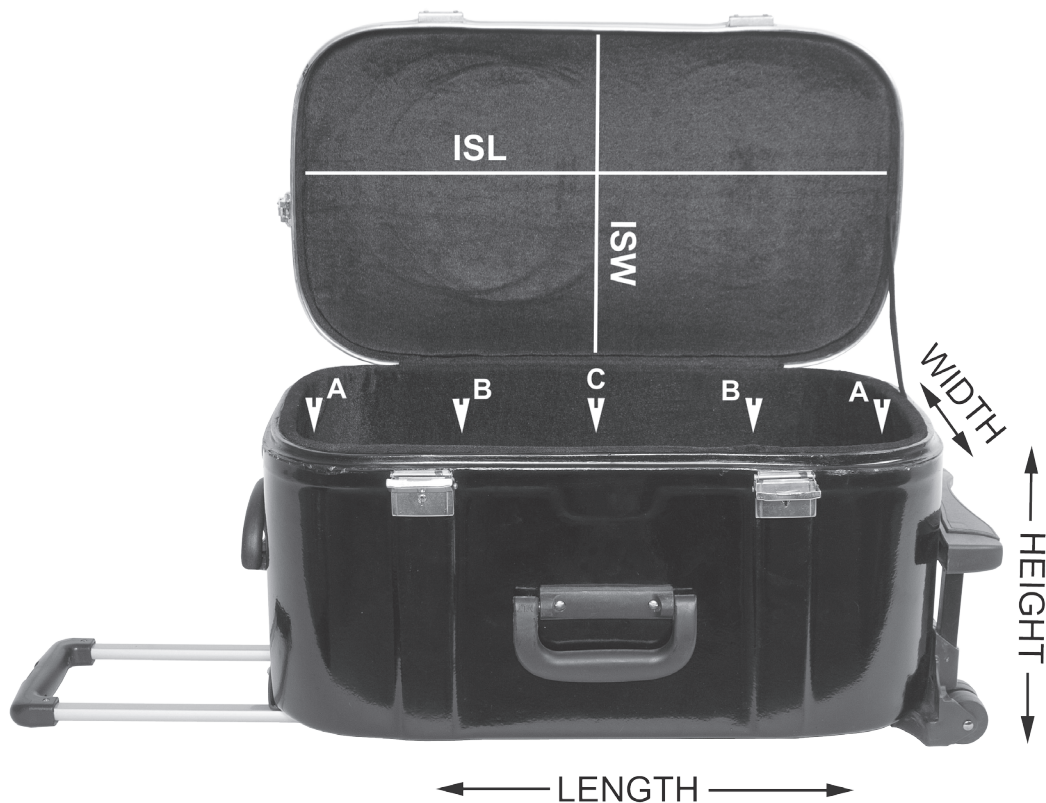

## *Dimensions for*

### **TBHCW**

banjira Tabla Hard Case with Wheels

### **Inside Dimensions**

With Lid closed  
(ISL) 22.5" L x (ISW) 12" W

Height at:

A = 10.75"

B = 11.25"

C = 11.75"

### **Outside Dimensions**

With Retractable Pull Handle Collapsed  
27.5" L x 14" H x 15.25" W

With Retractable Pull Handle Extended  
39.5" L x 14" H x 15.25" W